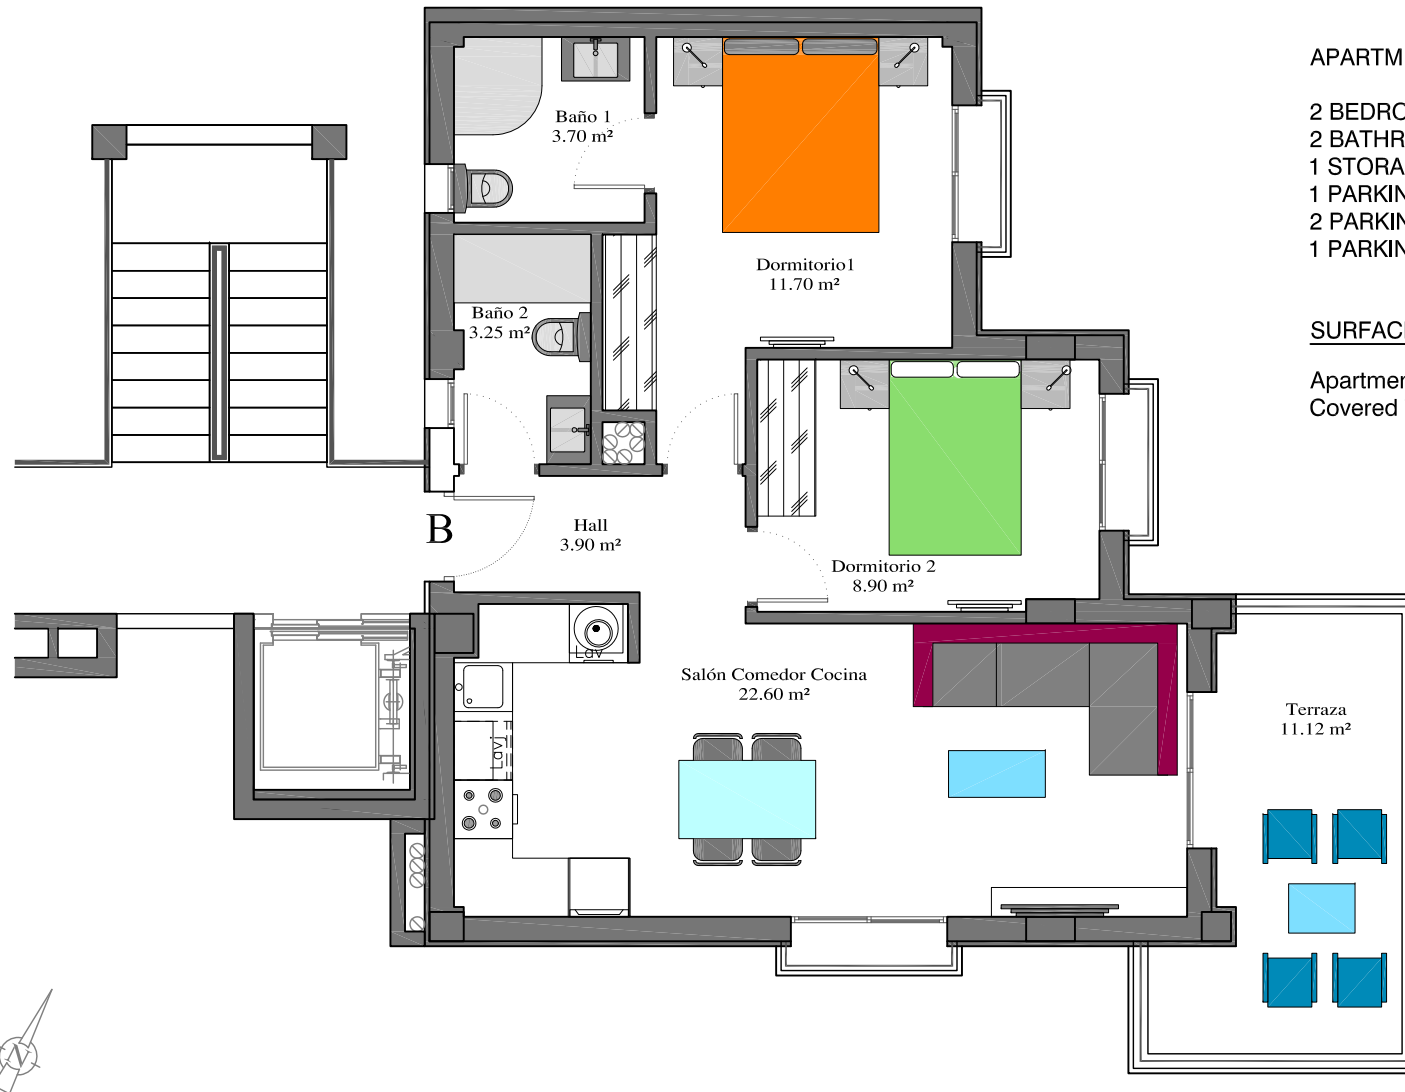

## PLANTA SEGUNDA

APARTMENT: P2º TIPO B

- 2 BEDROOMS
- 2 BATHROOMS
- 1 STORAGE ROOM
- 1 PARKING PLACE
- 2 PARKING PLACES FOR BICYCLES OR
- 1 PARKING PLACE FOR MOTORCYCLES

### SURFACES:

Apartment (Closed surface)..65,09 m<sup>2</sup>  
Covered Terrace.....11,12 m<sup>2</sup>