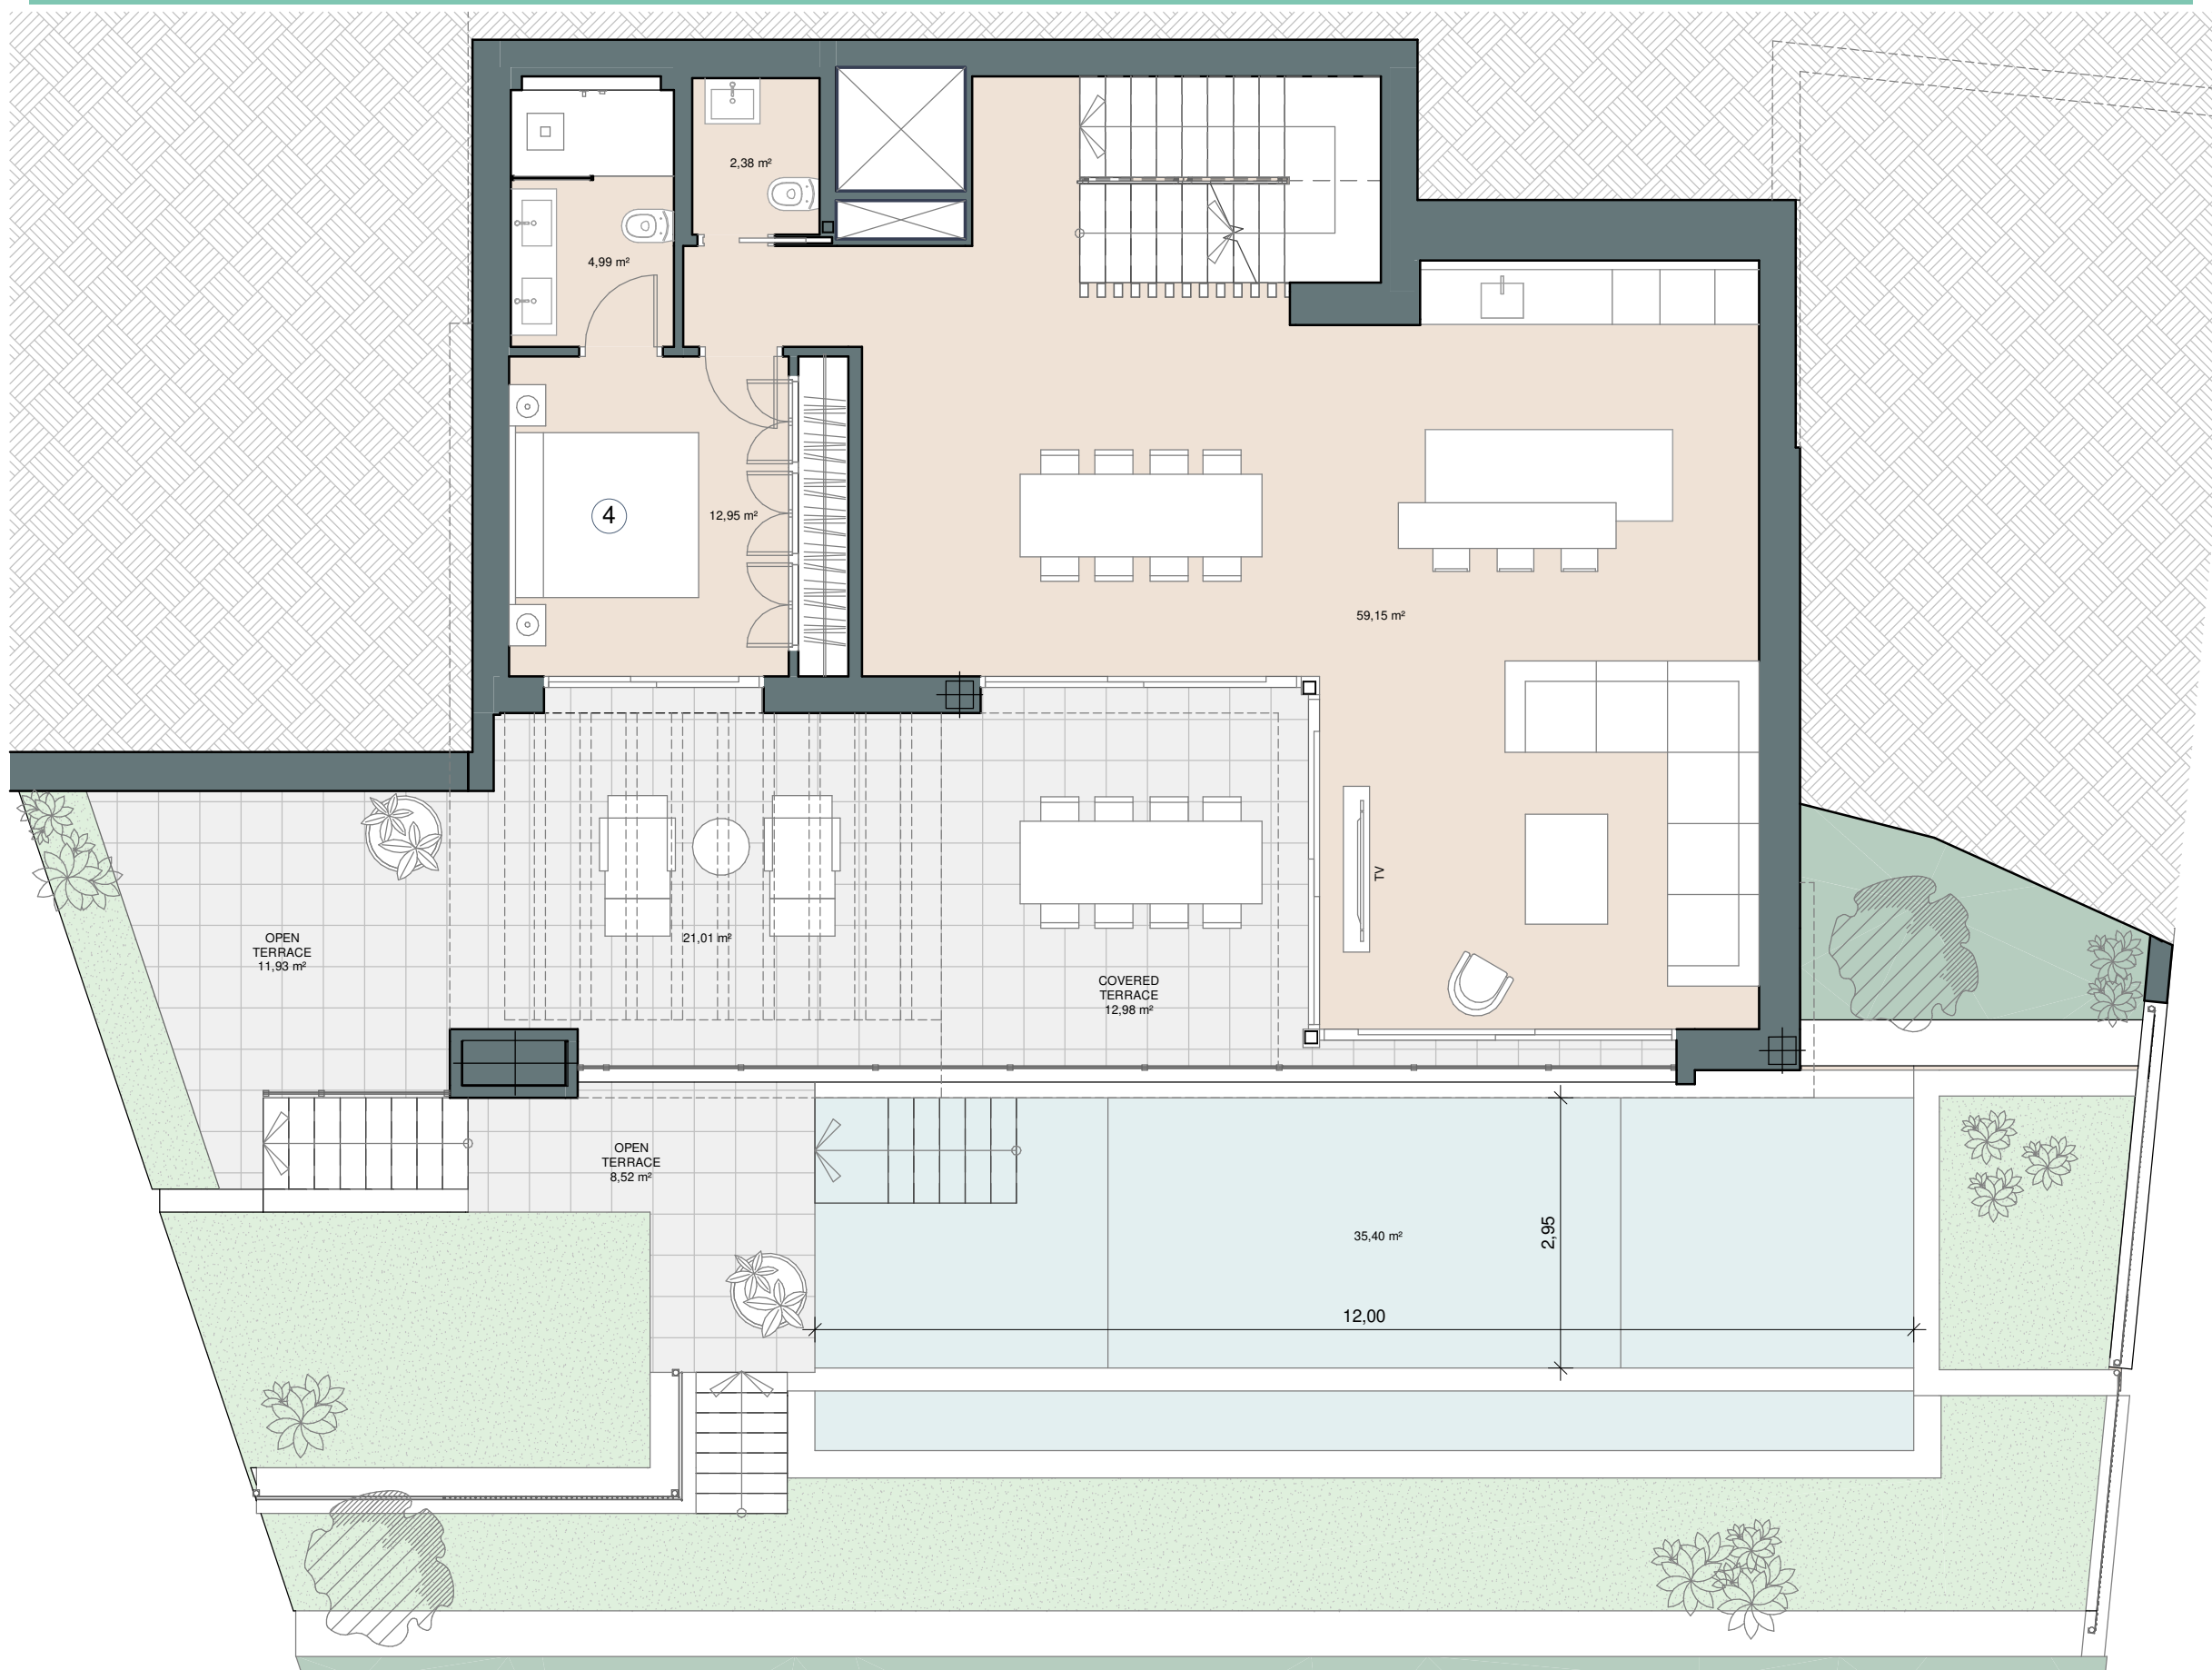

Villa 10 Entrance Level

Villa 10

Built closed area	365 m ²
Covered terrace	18 m ²
Open terrace	52 m ²
Open terrace pergola	32 m ²
Total terrace	102 m²
Pool 12 x 2,95m	35 m ²
Total built area	467 m²
Plot area	917 m²

Villa 10 Level +1

Villa 10

Built closed area	365 m ²
Covered terrace	18 m ²
Open terrace	52 m ²
Open terrace pergola	32 m ²
Total terrace	102 m²
Pool 12 x 2,95m	35 m ²
Total built area	467 m²
Plot area	917 m²

 5
  4
  365 m²
  3

Villa 10 Ground Level

Villa 10

Built closed area	365 m ²
Covered terrace	18 m ²
Open terrace	52 m ²
Open terrace pergola	32 m ²
Total terrace	102 m²
Pool 12 x 2,95m	35 m ²
Total built area	467 m²
Plot area	917 m²

Villa 10 Entertainment level

Villa 10

Built closed area	365 m ²
Covered terrace	18 m ²
Open terrace	52 m ²
Open terrace pergola	32 m ²
Total terrace	102 m²
Pool 12 x 2,95m	35 m ²
Total built area	467 m²
Plot area	917 m²