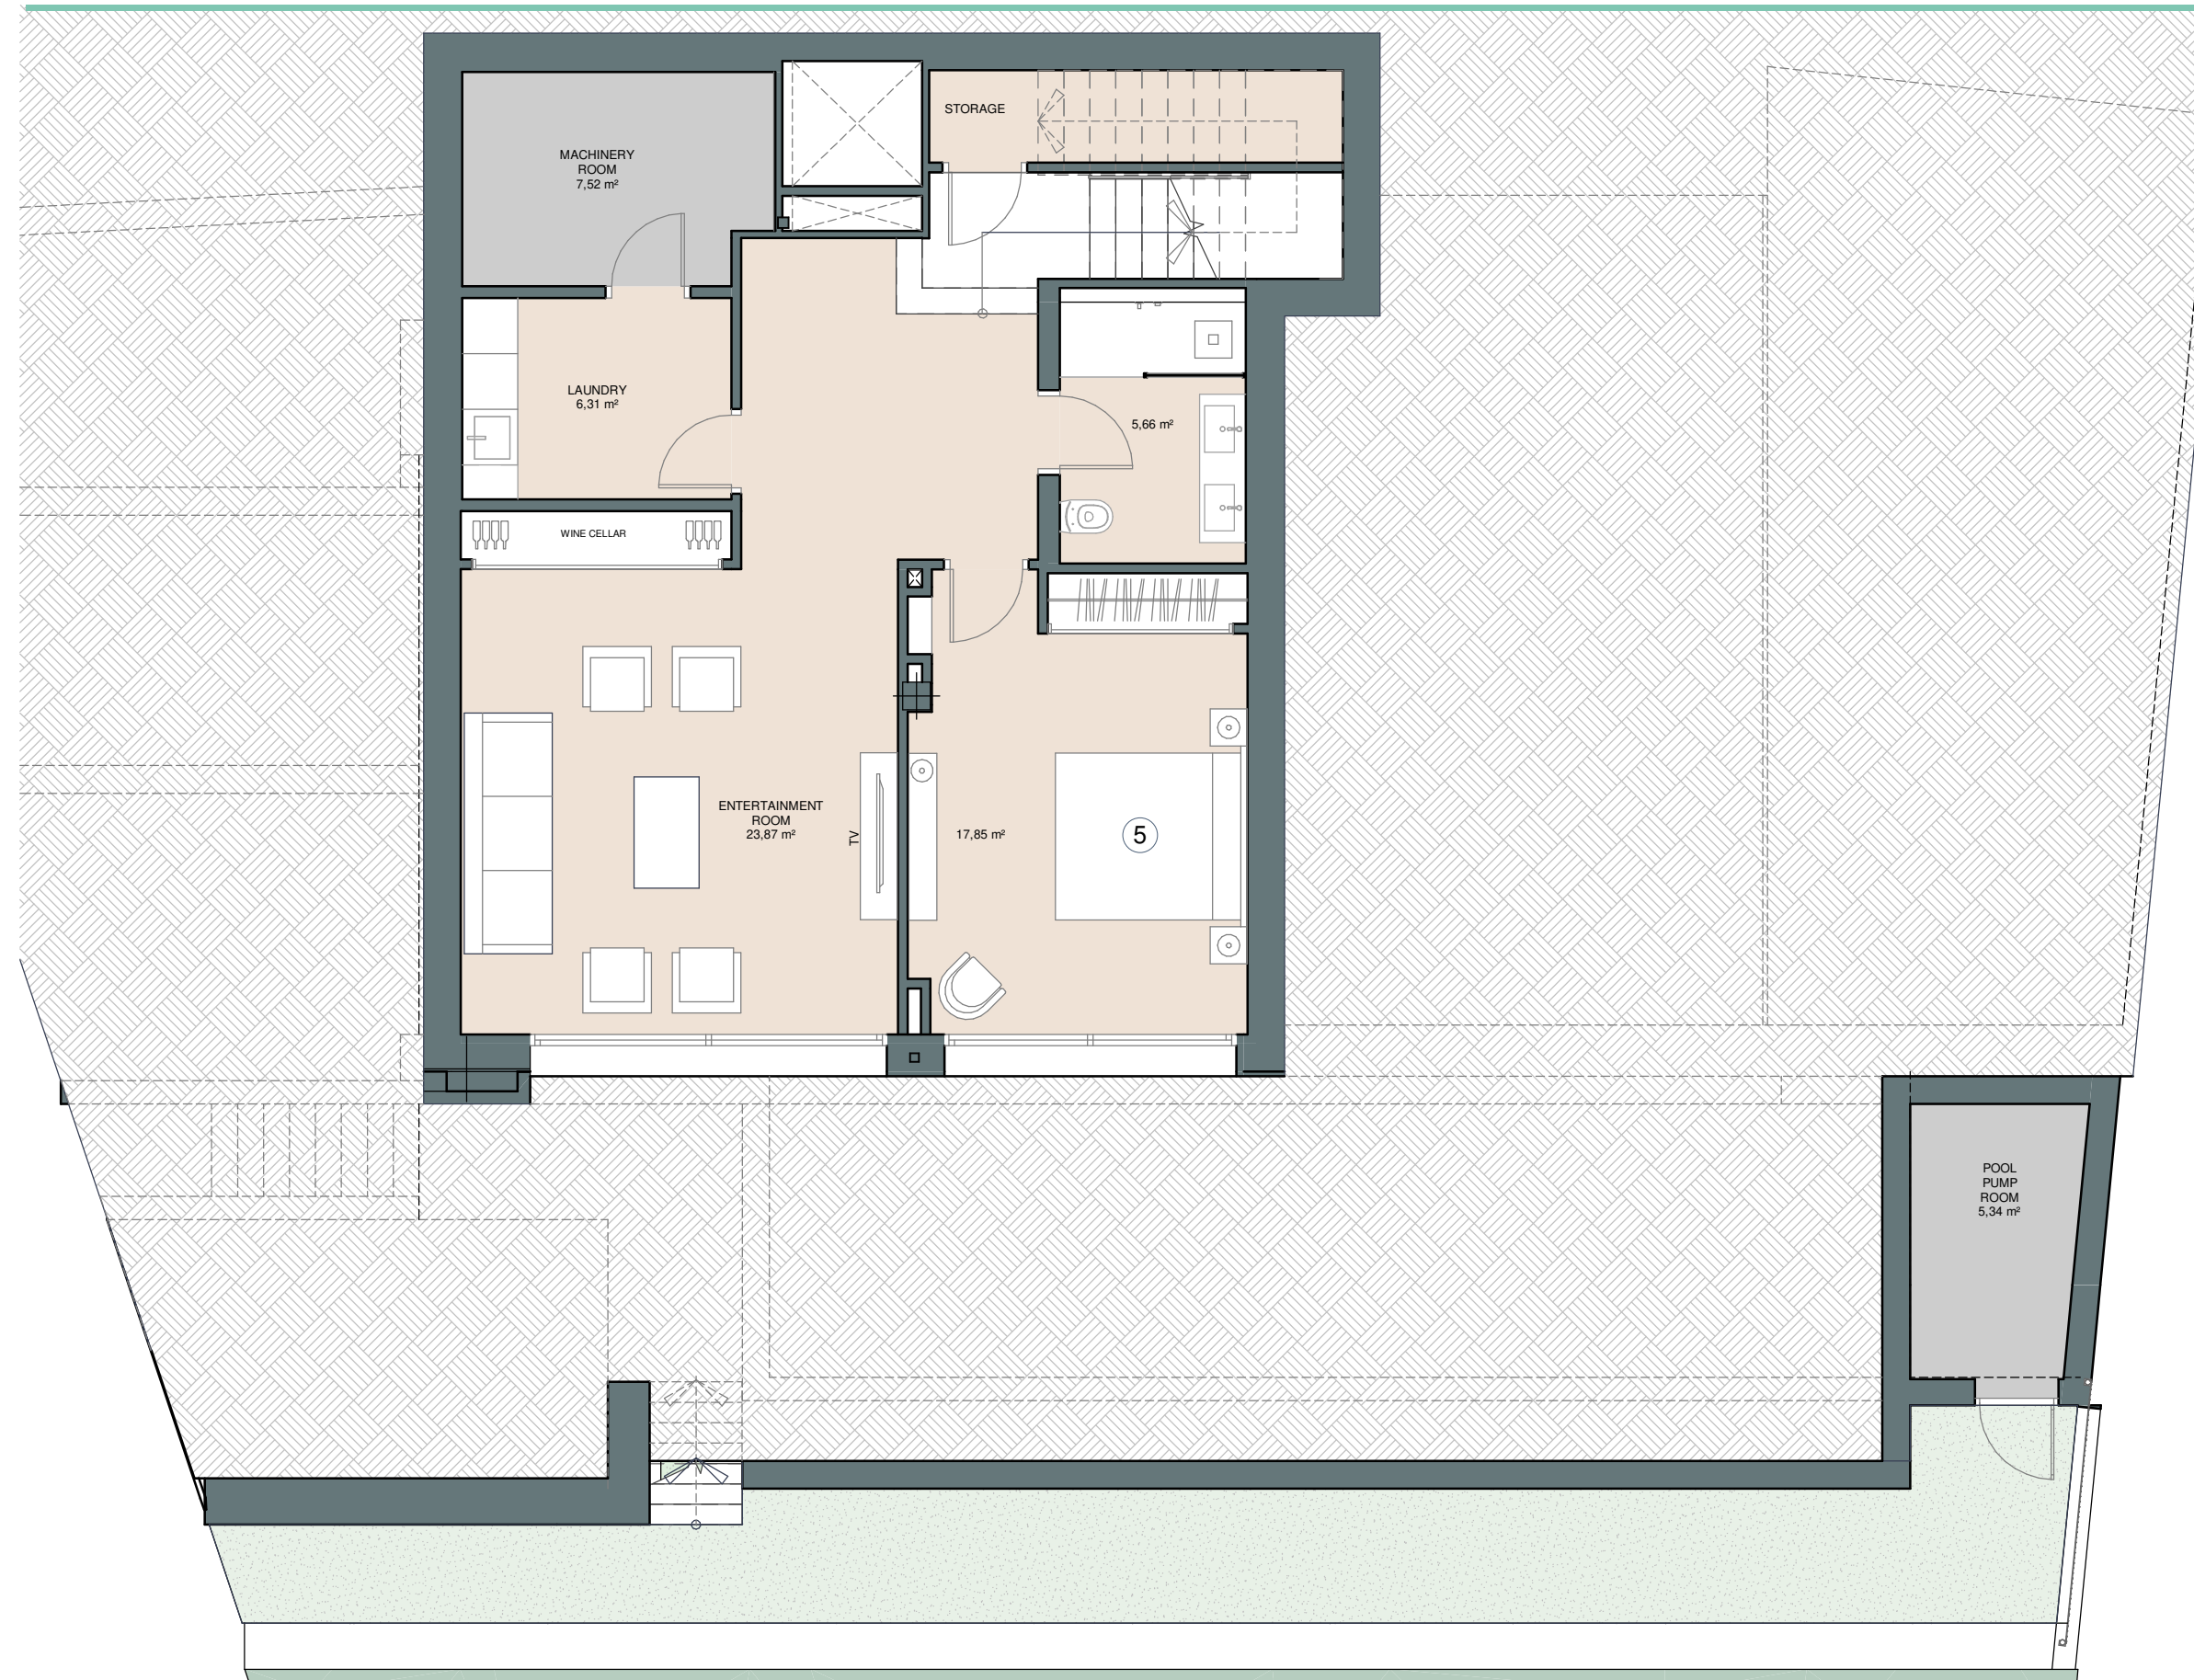

Villa 10 Entrance Level

Villa 10

Built closed area	365 m ²
Covered terrace	18 m ²
Open terrace	52 m ²
Open terrace pergola	32 m ²
Total terrace	102 m²
Pool 12 x 2,95m	35 m ²
Total built area	467 m²
Plot area	917 m²

Villa 10 Level +1

Villa 10

Built closed area	365 m ²
Covered terrace	18 m ²
Open terrace	52 m ²
Open terrace pergola	32 m ²
Total terrace	102 m²
Pool 12 x 2,95m	35 m ²
Total built area	467 m²
Plot area	917 m²

 5
  4
  365 m²
  3

Villa 10 Ground Level

Villa 10

Built closed area	365 m ²
Covered terrace	18 m ²
Open terrace	52 m ²
Open terrace pergola	32 m ²
Total terrace	102 m²
Pool 12 x 2,95m	35 m ²
Total built area	467 m²
Plot area	917 m²

Villa 10 Entertainment level

Villa 10

Built closed area	365 m ²
Covered terrace	18 m ²
Open terrace	52 m ²
Open terrace pergola	32 m ²
Total terrace	102 m²
Pool 12 x 2,95m	35 m ²
Total built area	467 m²
Plot area	917 m²