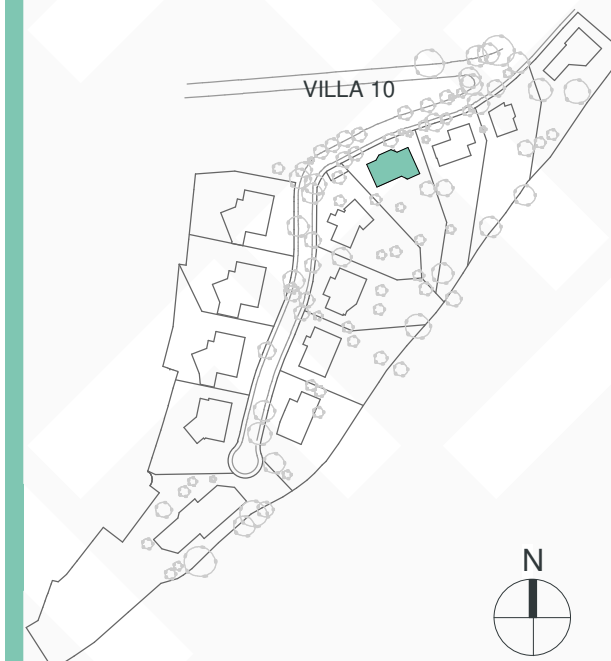

Villa 10 Ground Level

Villa 10

Built closed area	365 m²
Covered terrace	18 m²
Open terrace	52 m²
Open terrace pergola	32 m²
Total terrace	102 m²
Pool 12 x 2,95m	35 m²
Total built area	467 m²
Plot area	917 m²

5
4
365 m²
3

This document is for information only. The areas and measurements are approximate and may be modified for technical reasons and/or administrative issues. The room areas marked on the drawing are usable space.