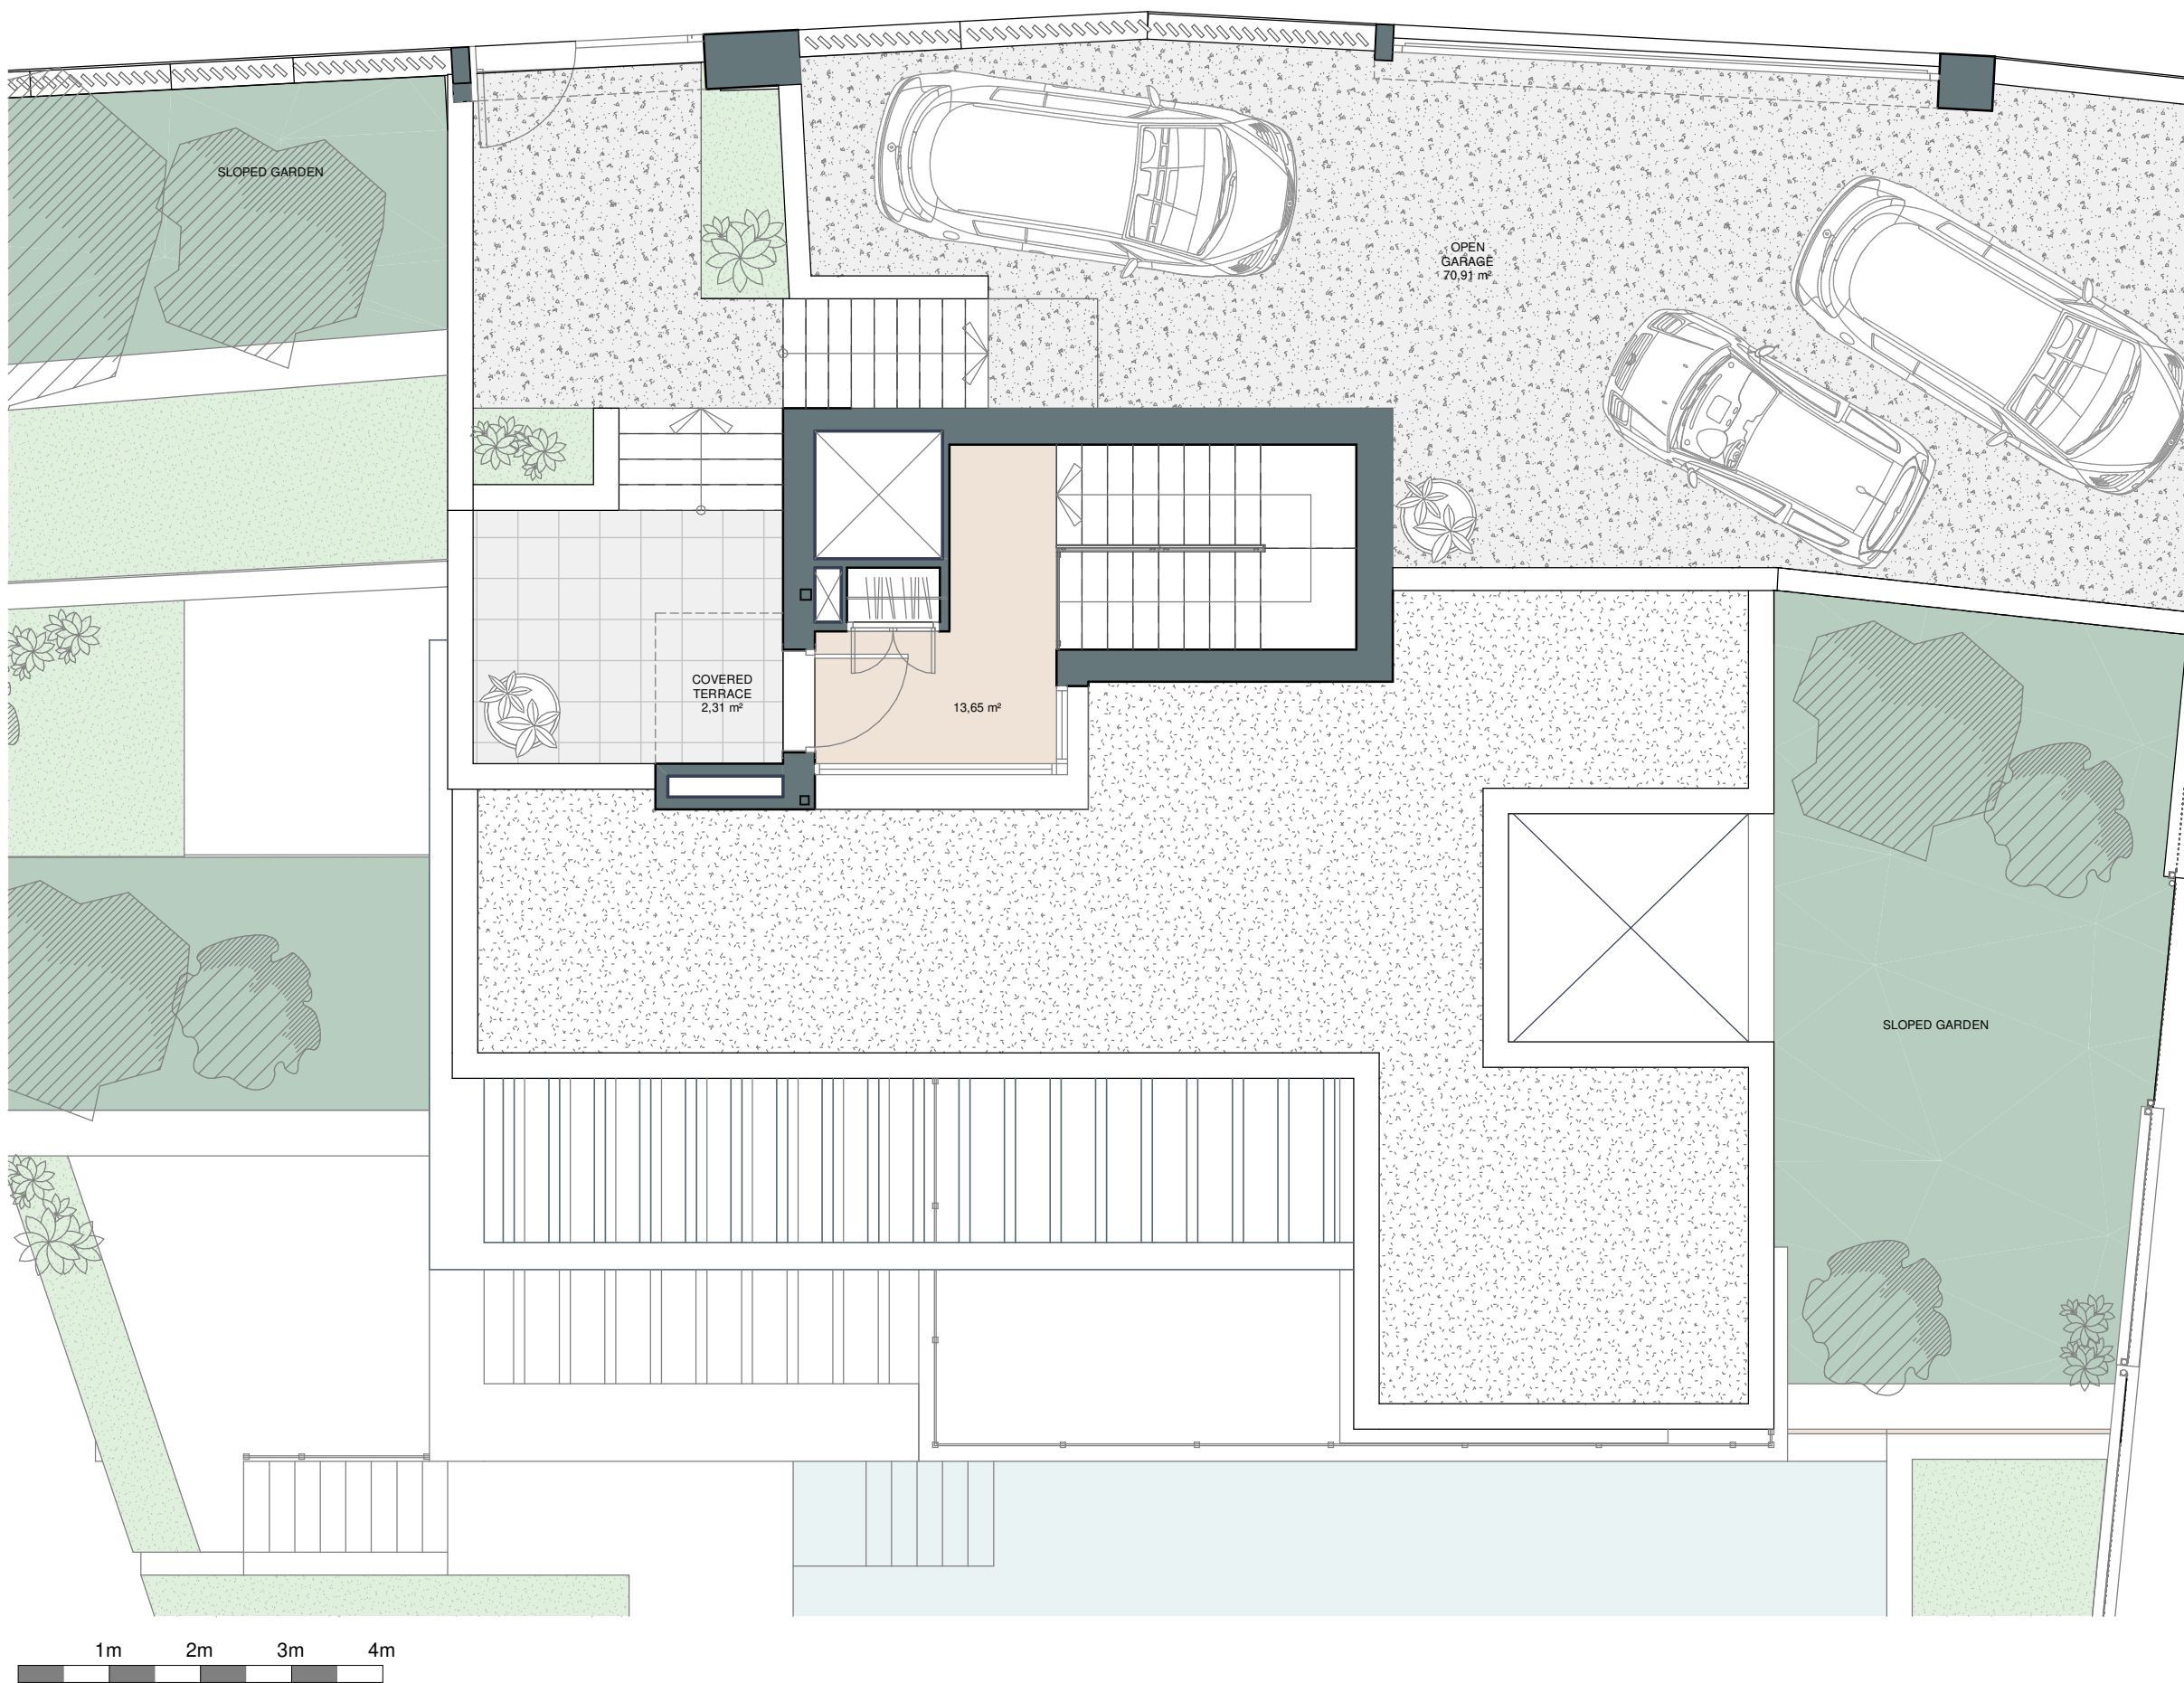

Villa 10 Entrance Level

Villa 10

Built closed area	365 m ²
Covered terrace	18 m ²
Open terrace	52 m ²
Open terrace pergola	32 m ²
Total terrace	102 m²
Pool 12 x 2,95m	35 m ²
Total built area	467 m²
Plot area	917 m²

Villa 10 Level +1

Villa 10

Built closed area	365 m ²
Covered terrace	18 m ²
Open terrace	52 m ²
Open terrace pergola	32 m ²
Total terrace	102 m²
Pool 12 x 2,95m	35 m ²
Total built area	467 m²
Plot area	917 m²

 5
  4
  365 m²
  3

Villa 10 Ground Level

Villa 10

Built closed area	365 m ²
Covered terrace	18 m ²
Open terrace	52 m ²
Open terrace pergola	32 m ²
Total terrace	102 m²
Pool 12 x 2,95m	35 m ²
Total built area	467 m²
Plot area	917 m²

Villa 10 Entertainment level

Villa 10

Built closed area	365 m ²
Covered terrace	18 m ²
Open terrace	52 m ²
Open terrace pergola	32 m ²
Total terrace	102 m²
Pool 12 x 2,95m	35 m ²
Total built area	467 m²
Plot area	917 m²