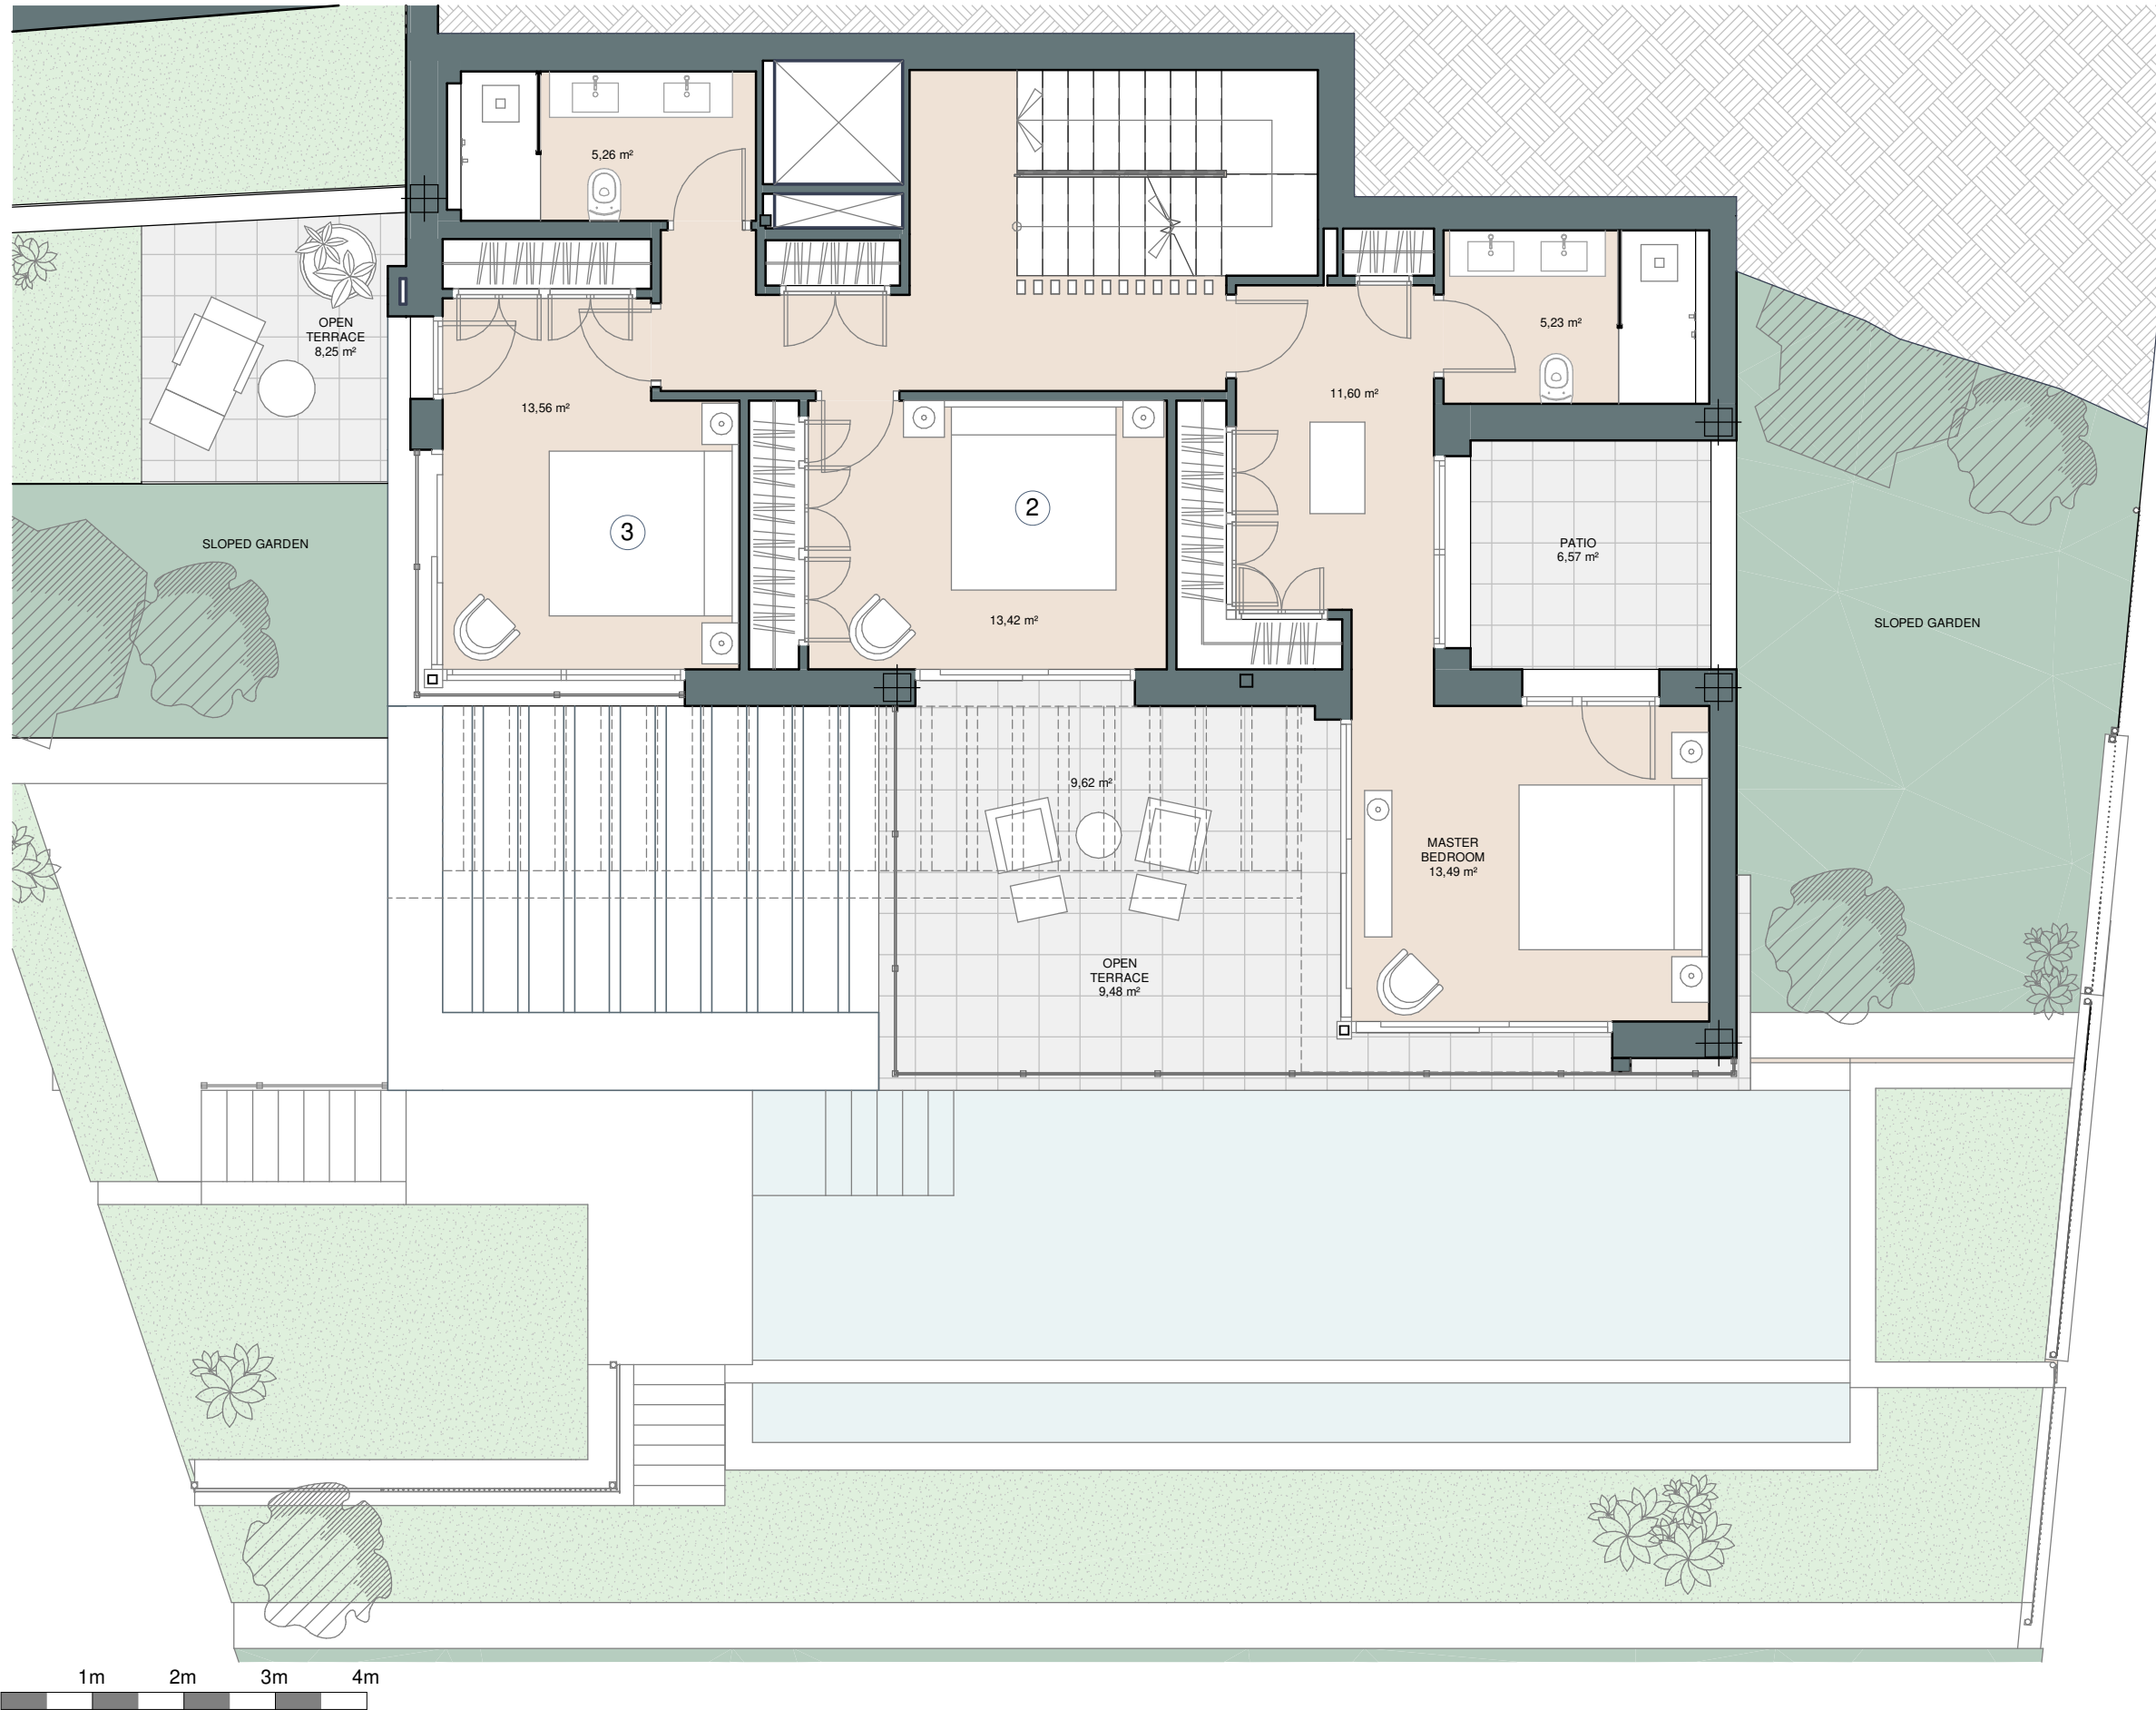

Villa 10 Entrance Level

Villa 10

Built closed area	365 m ²
Covered terrace	18 m ²
Open terrace	52 m ²
Open terrace pergola	32 m ²
Total terrace	102 m²
Pool 12 x 2,95m	35 m ²
Total built area	467 m²
Plot area	917 m²

Villa 10 Level +1

Villa 10

Built closed area	365 m ²
Covered terrace	18 m ²
Open terrace	52 m ²
Open terrace pergola	32 m ²
Total terrace	102 m²
Pool 12 x 2,95m	35 m ²
Total built area	467 m²
Plot area	917 m²

 5
  4
  365 m²
  3

Villa 10 Ground Level

Villa 10

Built closed area	365 m ²
Covered terrace	18 m ²
Open terrace	52 m ²
Open terrace pergola	32 m ²
Total terrace	102 m²
Pool 12 x 2,95m	35 m ²
Total built area	467 m²
Plot area	917 m²

Villa 10 Entertainment level

Villa 10

Built closed area	365 m ²
Covered terrace	18 m ²
Open terrace	52 m ²
Open terrace pergola	32 m ²
Total terrace	102 m²
Pool 12 x 2,95m	35 m ²
Total built area	467 m²
Plot area	917 m²