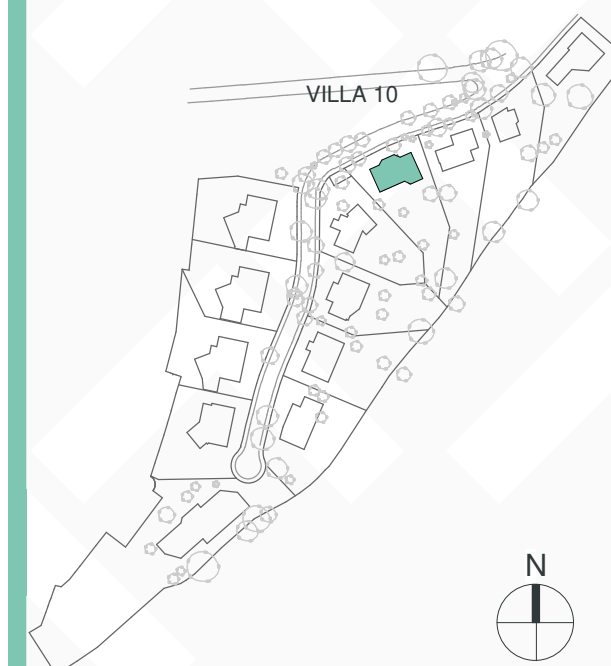

This document is for information only. The areas and measurements are approximate and may be modified for technical reasons and/or administrative issues. The room areas marked on the drawing are usable space.