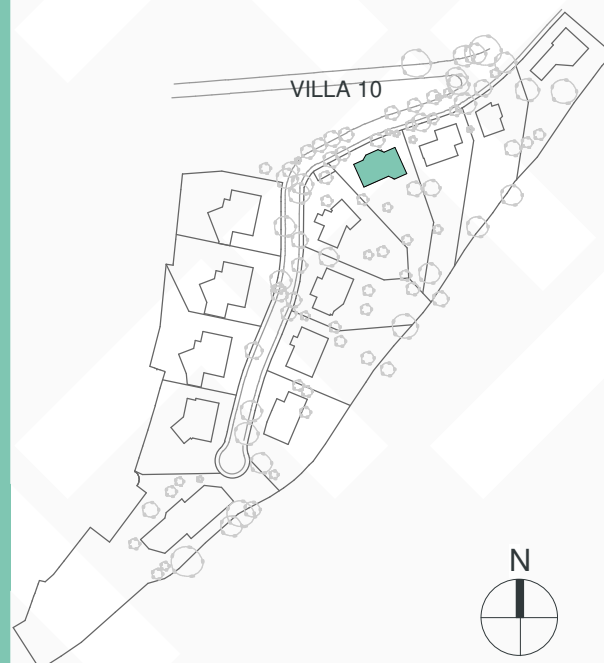

Villa 10

Built closed area	365 m²
Covered terrace	18 m²
Open terrace	52 m²
Open terrace pergola	32 m²
Total terrace	102 m²
Pool 12 x 2,95m	35 m²
Total built area	467 m²
Plot area	917 m²

5
4
365 m²
3