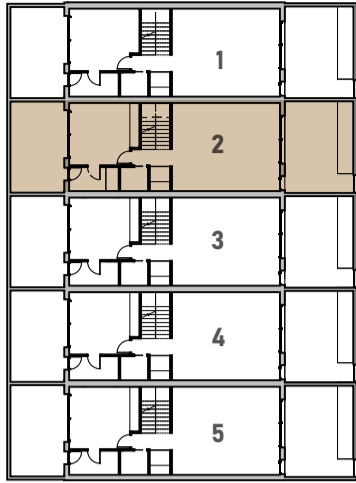

BUNGALOWS

BUILT SURFACE - m²
TERRACE & SOLARIUM - 126,93 m²

AREA PER ROOM GROUND FLOOR

Living-dining room-kitchen - 37,31m²
 Bedroom 1 -16,51m²
 Bathroom 1 -4,70m²
 Bathroom 2 -2,65m²
 Distributor 1- 2,61m²
 Laundry - 1,96m²
 Stairs - 5,28m²
 Terrace 1 -24,77m²
 Terrace 2 -19,41m²

GROUND FLOOR

FIRST FLOOR

AREA PER ROOM

Bedroom 2 -15,62m²
 Bedroom 3 -15,63m²
 Bathroom 3 -4,51m²
 Distributor 2 - 1,82m²
 Terrace 3 -26,51m²
 Terrace 4 -7,65m²

SOLARIUM

AREA PER ROOM

Solarium -48,59m²