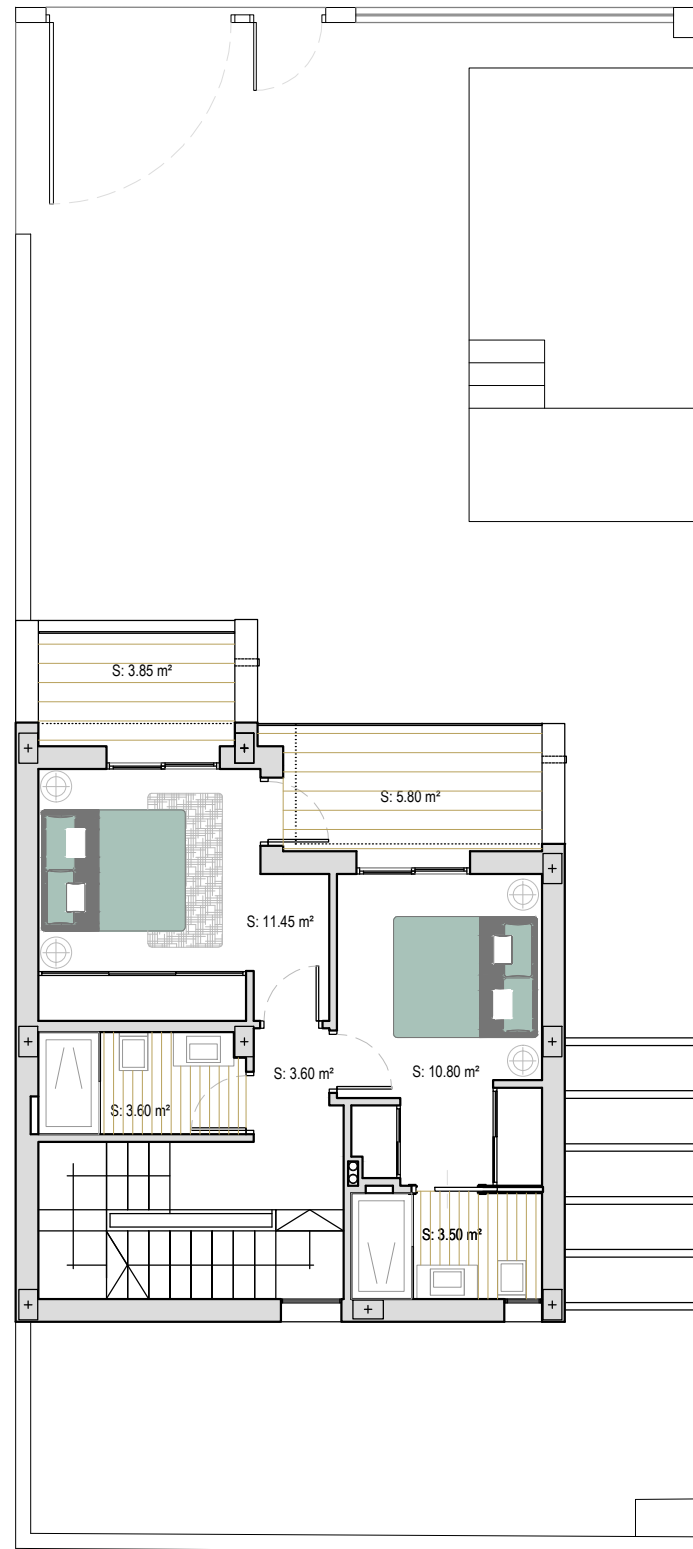

Ground floor

First floor

Solarium

VILLA E

Ground floor:	55'35 m ²
Storeroom:	3'78 m ²
First floor:	50'09 m ²
Top floor/ Summer kitchen:	9'03 m ²
BUILD SIZE:	118'25 m²
Solarium:	30'00 m ²
Garden:	102'00 m ²
Pool:	18'00 m ²
TOTAL:	268.25 m²
Plot:	187'78 m ²