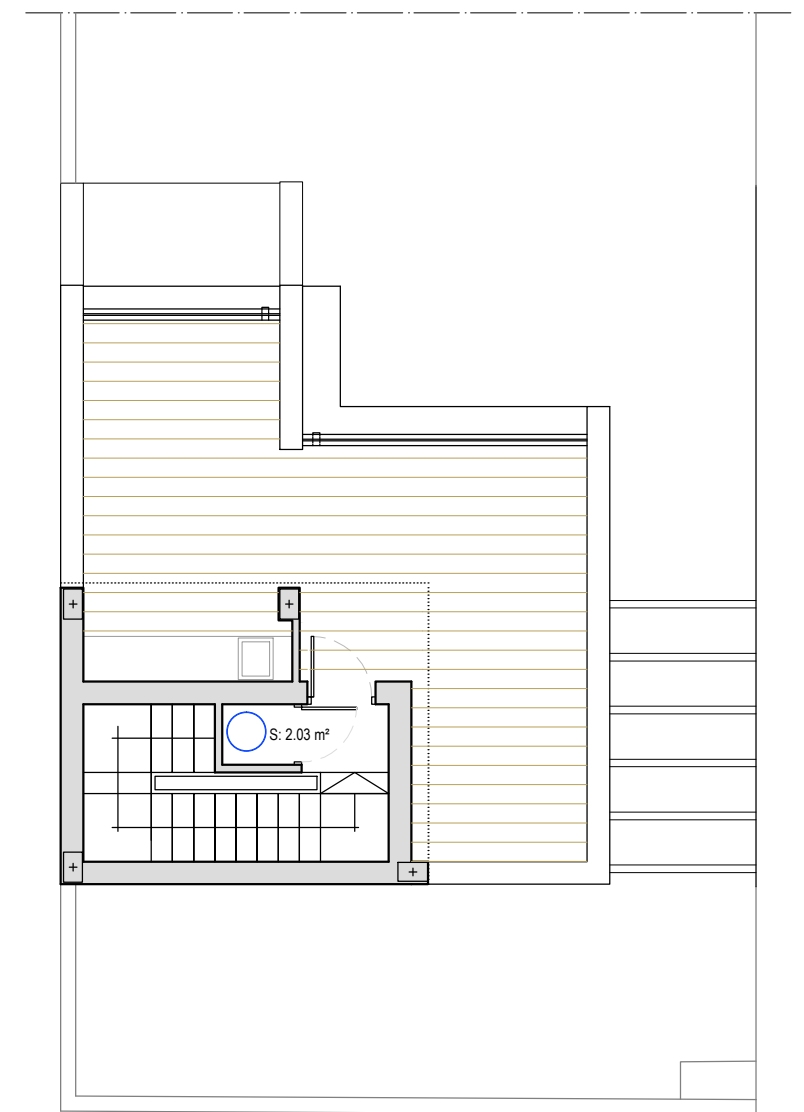

Ground floor

First floor

Solarium

VILLA E

Ground floor:	55'35 m ²
Storeroom:	3'78 m ²
First floor:	50'09 m ²
Top floor/ Summer kitchen:	9'03 m ²
BUILD SIZE:	118'25 m²
Solarium:	30'00 m ²
Garden:	102'00 m ²
Pool:	18'00 m ²
TOTAL:	268.25 m²
Plot:	187'78 m ²