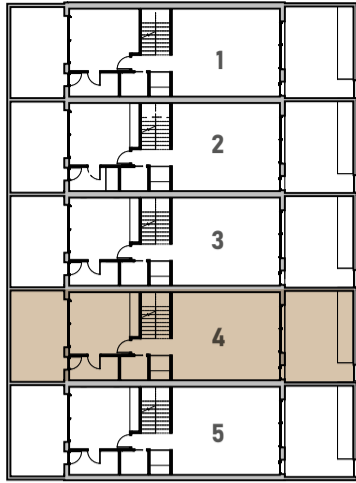

BUNGALOWS

BUILT SURFACE - m²
TERRACE & SOLARIUM - 126,96 m²

AREA PER ROOM GROUND FLOOR

Living-dining room-kitchen - 37,31m²
 Bedroom 1 -16,51m²
 Bathroom 1 -4,70m²
 Bathroom 2 -2,65m²
 Distributor 1- 2,61m²
 Laundry - 1,96m²
 Stairs - 5,28m²
 Terrace 1 -24,77m²
 Terrace 2 -19,41m²

GROUND FLOOR

FIRST FLOOR

AREA PER ROOM

Bedroom 2 -15,62m²
 Bedroom 3 -15,63m²
 Bathroom 3 -4,51m²
 Distributor 2 - 1,82m²
 Terrace 3 -26,51m²
 Terrace 4 -7,65m²

SOLARIUM

AREA PER ROOM

Solarium -48,62m²