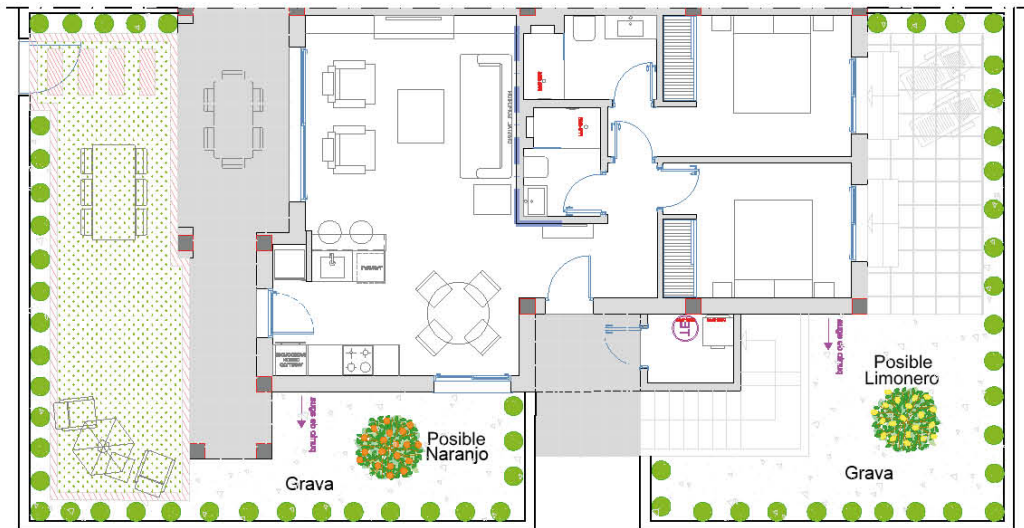

Bloque 9

2 dormitorios
Nº 37
Planta Baja

Los exteriores incluyen enlosado, grava y césped según plano

* Plantas y riego no incluidos

The exteriors include paving, gravel and grass according to house plans

* Plants and irrigation are not included

2 BEDROOMS / 2 BATHROOMS

TOTAL SURFACE	86.4 M2
PROPERTY SURFACE	80.7 M2
COVERED TERRACE 50%	5.7 M2
GARDEN	75 M2
PARKING SPACE	