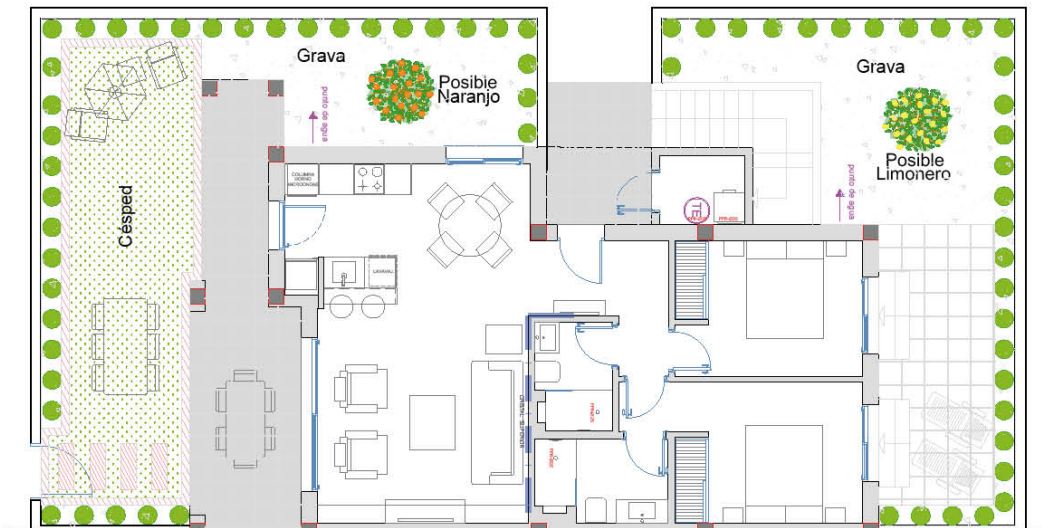

Bloque 9

2 dormitorios
N° 39
Planta Baja

Los exteriores incluyen enlosado, grava y césped según plano

* Plantas y riego no incluidos

The exteriors include paving, gravel and grass according to house plans

* Plants and irrigation are not included

— SUMMER
- - - WINTER

2 BEDROOMS / 2 BATHROOMS

TOTAL SURFACE	86.4 M2
PROPERTY SURFACE	80.7 M2
COVERED TERRACE 50%	5.7 M2
GARDEN	75 M2
PARKING SPACE	